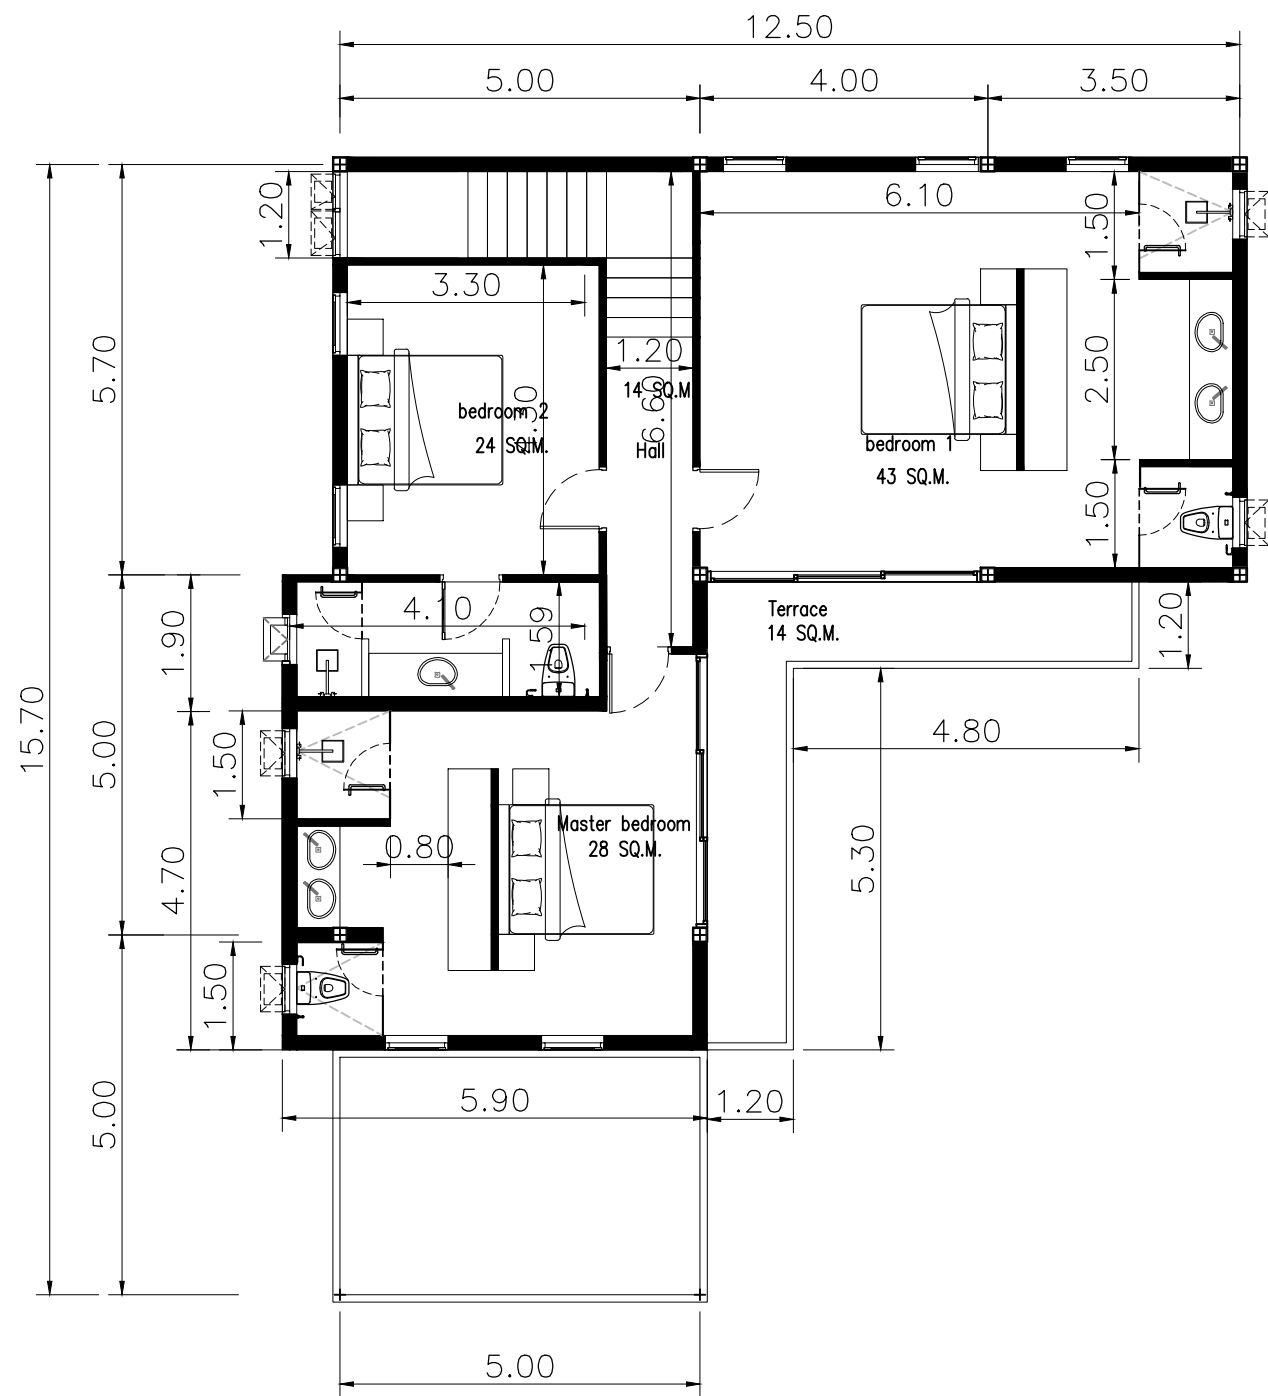

Villa Type C, 1st Fl.

C7, C8

Internal Size	208 SQM
Pool Deck & Terraces Size	58 SQM
Pool Size	21 SQM
Sala Size	6 SQM
Parking Size	25 SQM
Walkway Size	15 SQM
Total Area	333 SQM

SCALE | 1:100

SCALE | 1:100

Villa Type C, 2nd Fl.

C7, C8

Internal Size	208 SQM
Pool Deck & Terraces Size	58 SQM
Pool Size	21 SQM
Sala Size	6 SQM
Parking Size	25 SQM
Walkway Size	15 SQM
Total Area	333 SQM