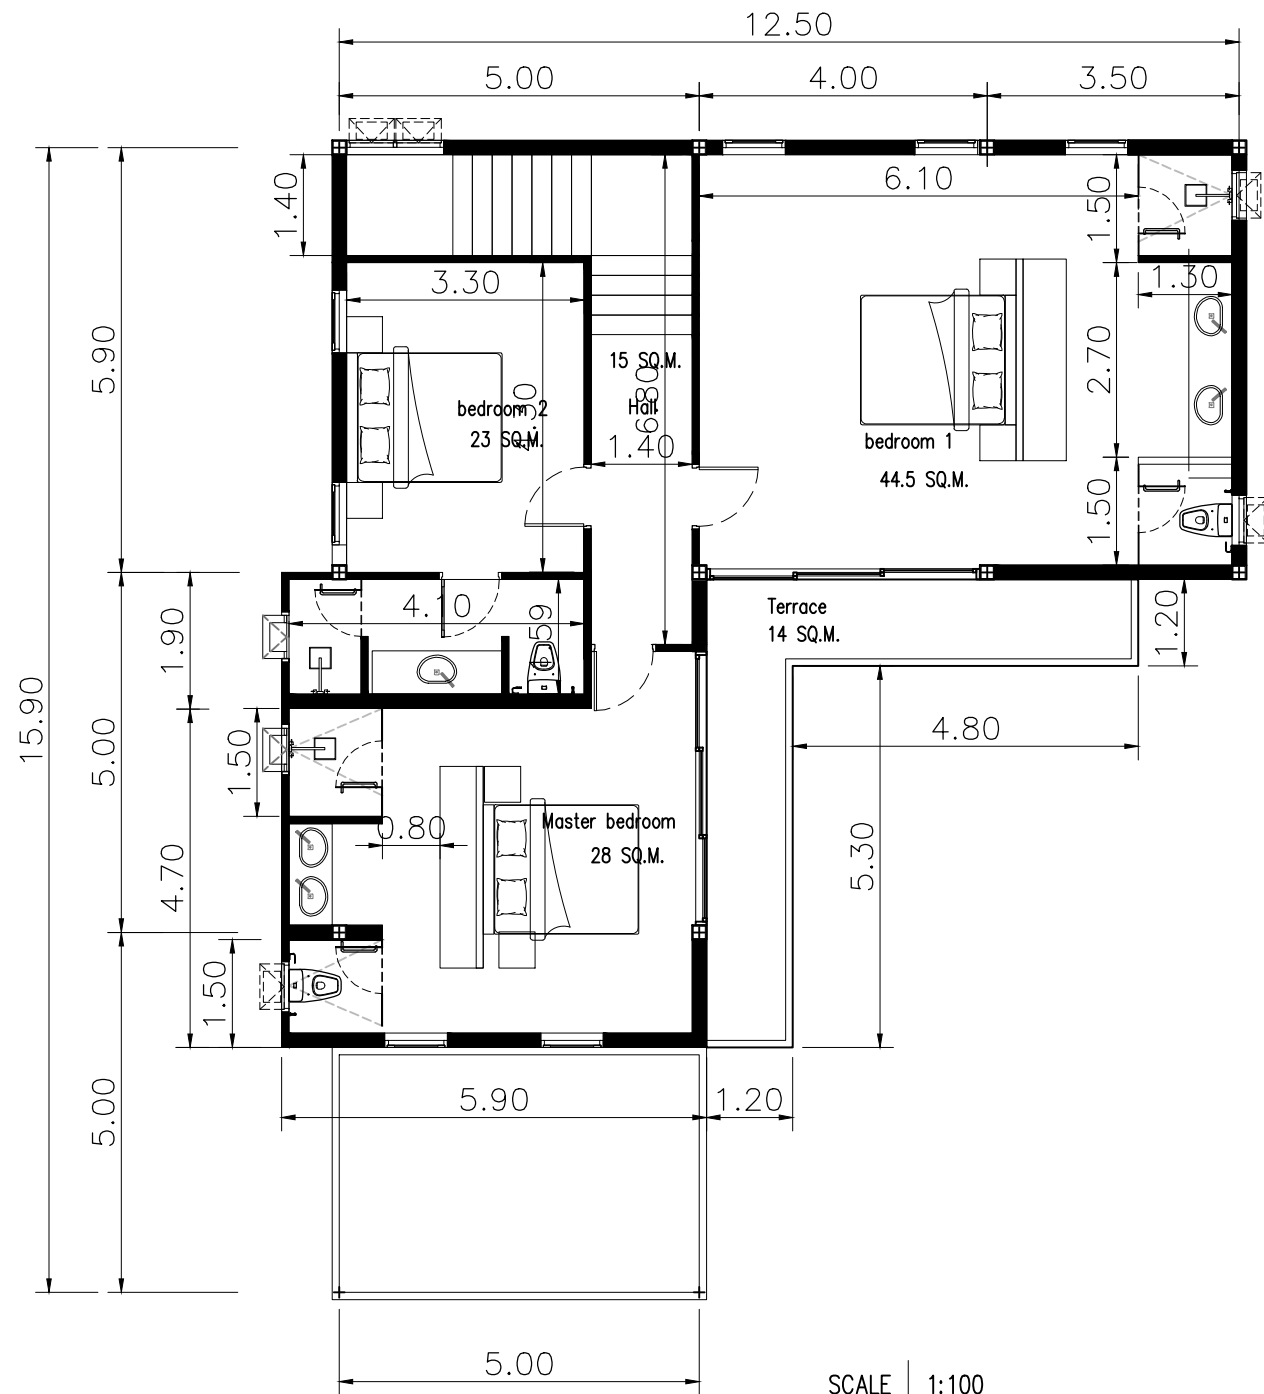

Villa Type A, 1st Fl.

A3, A4, A5, A11, A12, A13, A14, A15

Internal Size	211 SQM
Pool Deck & Terraces Size	68 SQM
Pool Size	21 SQM
Sala Size	6 SQM
Parking Size	25 SQM
Walkway Size	15 SQM
Total Area	346 SQM

SCALE | 1:100

Villa Type A, 2nd Fl.

A3, A4, A5, A11, A12, A13, A14, A15

Internal Size	211 SQM
Pool Deck & Terraces Size	68 SQM
Pool Size	21 SQM
Sala Size	6 SQM
Parking Size	25 SQM
Walkway Size	15 SQM
Total Area	346 SQM